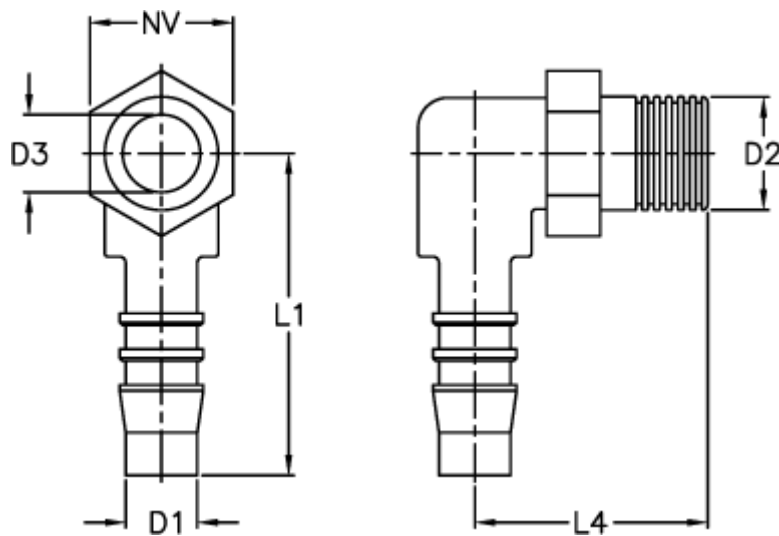

Article number: 027308913008

Description: Norma hose coupling WES 8 / R1/2

Measures

D1 = 8

D2 = R1/2

D3 = 5.6

L1 = 33.0

L4 = 36.0

NV = 22